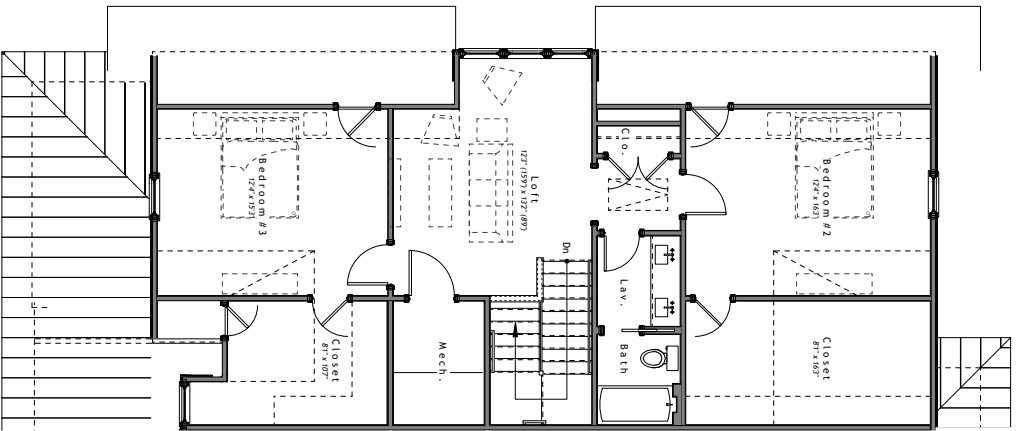

*Standard Floor Plan*

**In-House Info:**  
 Unit: Olmstead (Main Level)  
 Total Conditioned SF: 2245  
 Total Porch SF: 103

Standard Floor Plan

Unit: Olmstead (Upper Level)