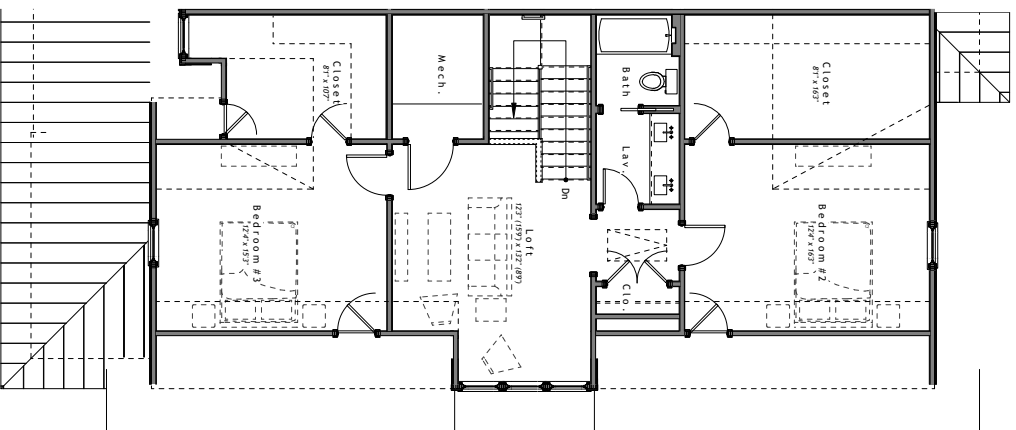

Standard Floor Plan

In-House Info:
 Unit: Latta (Main Level)
 Total Conditioned SF: 2230
 Total Porch SF: 103

Standard Floor Plan

Unit: Latta (Upper Level)