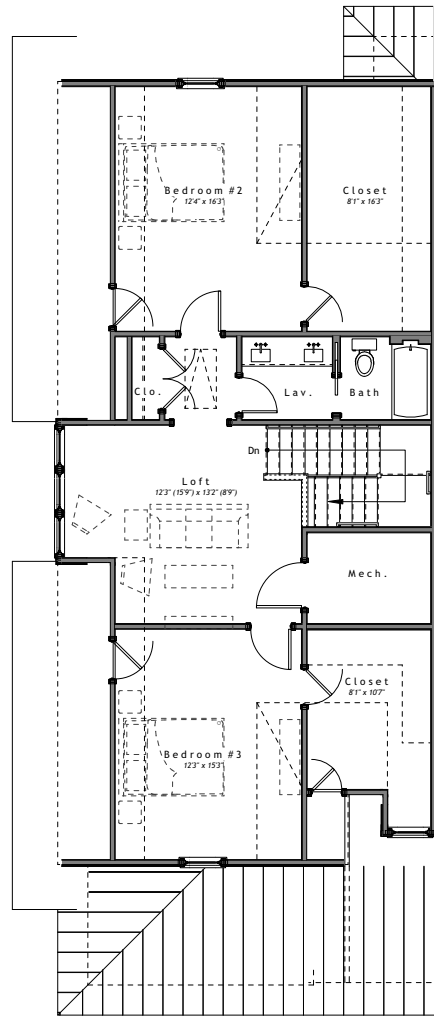

*Floor Plan With Options*

**In-House Info:**  
 Unit: Olmstead (Main Level)  
 Total Conditioned SF: 2266  
 Total Porch SF: 103

*Standard Floor Plan*

Unit: Olmstead (Upper Level)