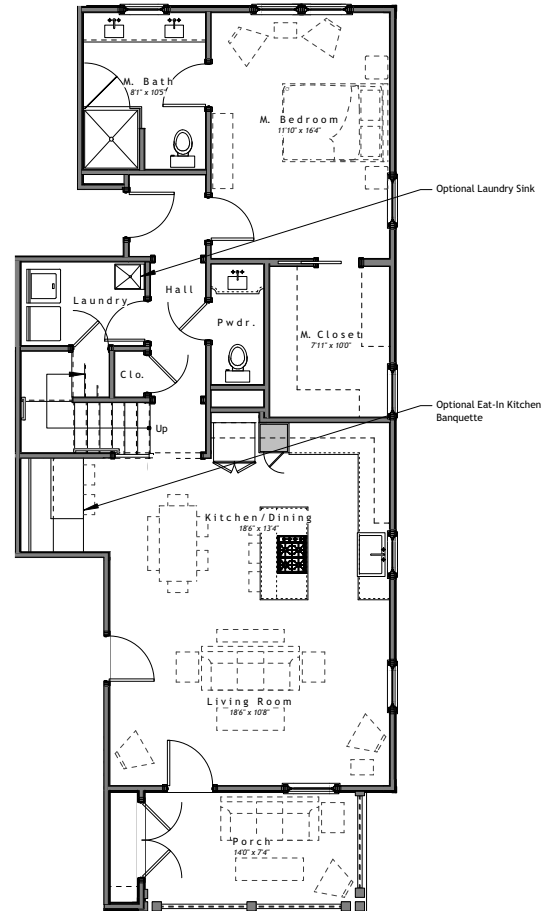

Standard Floor Plan

In-House Info:
Unit: Latta (Main Level)
Total Conditioned SF: 2266
Total Porch SF: 103

Floor Plan With Options

In-House Info:
 Unit: Latta (Main Level)
 Total Conditioned SF: 2266
 Total Porch SF: 103

Standard Floor Plan

Unit: Latta (Upper Level)