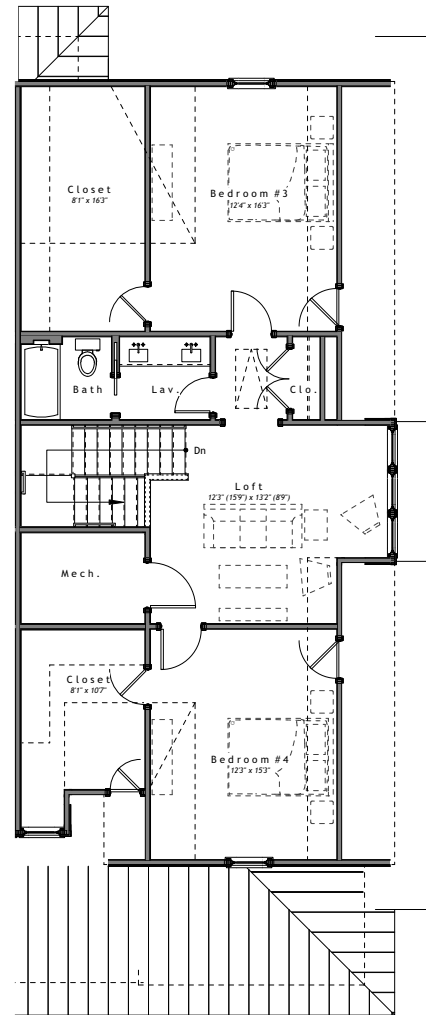

Standard Floor Plan

In-House Info:
Unit: Latta (Main Level)
Total Conditioned SF: 2266
Total Porch SF: 103

Floor Plan With Options

In-House Info:
 Unit: Latta (Main Level)
 Total Conditioned SF: 2266
 Total Porch SF: 103

Standard Floor Plan

Unit: Latta (Upper Level)