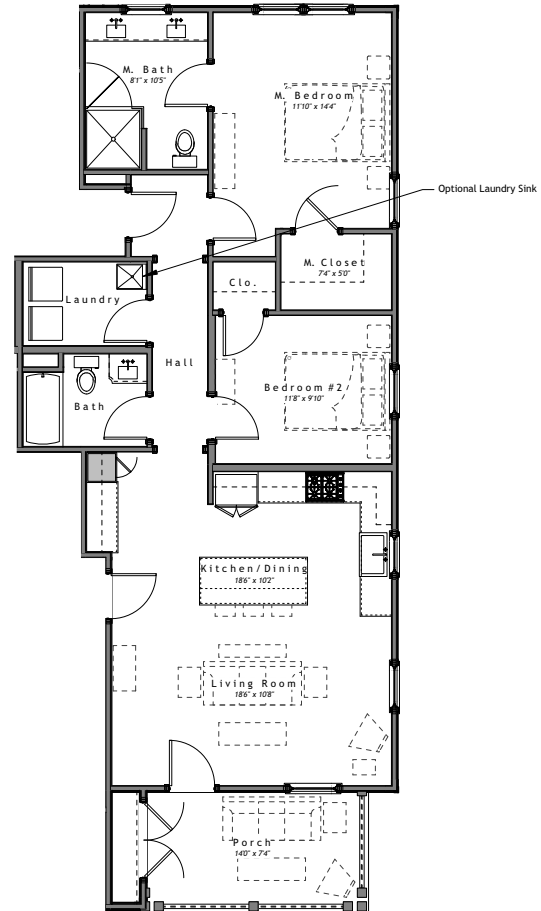

*Standard Floor Plan*

**In-House Info:**  
Unit: Freedom (Main Level)  
Total Conditioned SF: 1120  
Total Porch SF: 103

*Floor Plan With Options*

**In-House Info:**  
 Unit: Freedom (Main Level)  
 Total Conditioned SF: 1120  
 Total Porch SF: 103