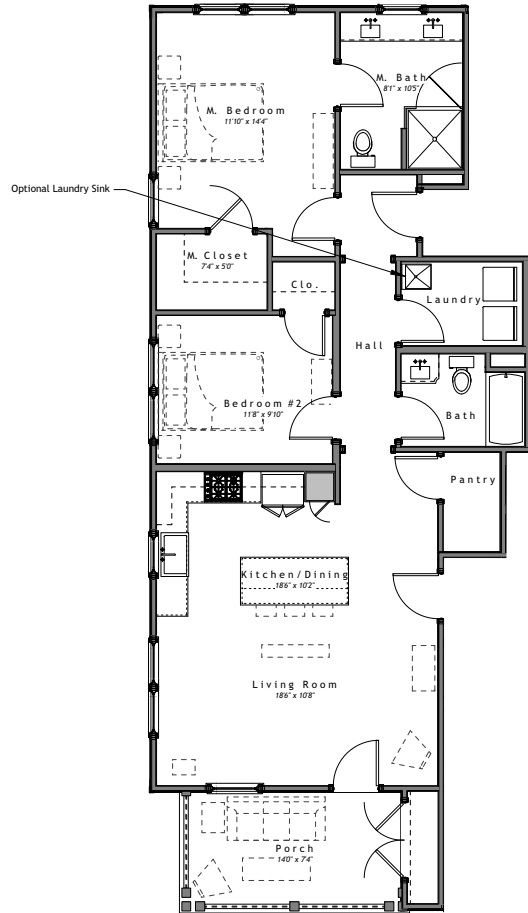

Standard Floor Plan

In-House Info:
Unit: Baxter (Main Level)
Total Conditioned SF: 1140
Total Porch SF: 103

Floor Plan With Options

In-House Info:
 Unit: Baxter (Main Level)
 Total Conditioned SF: 1140
 Total Porch SF: 103