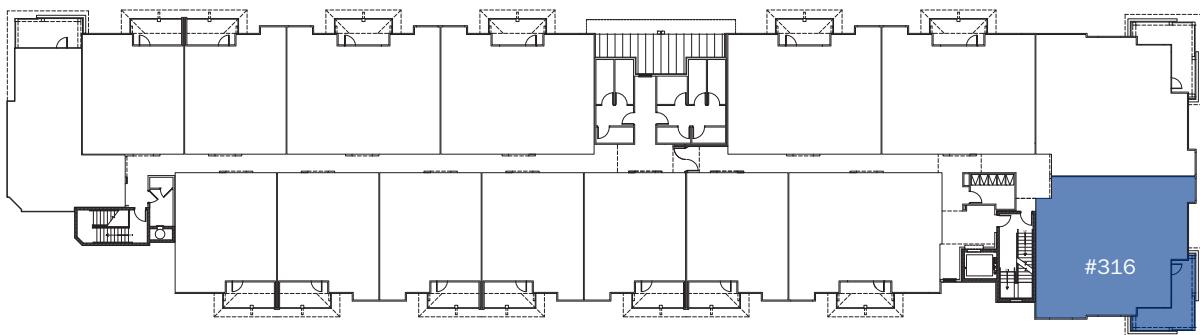

Uptown Bay Home

UPTOWN BAY

1,283 Sqft | 2 Bed | 2.5 Bath

THIRD FLOOR

Euclid Ave

Living Street / Plaza