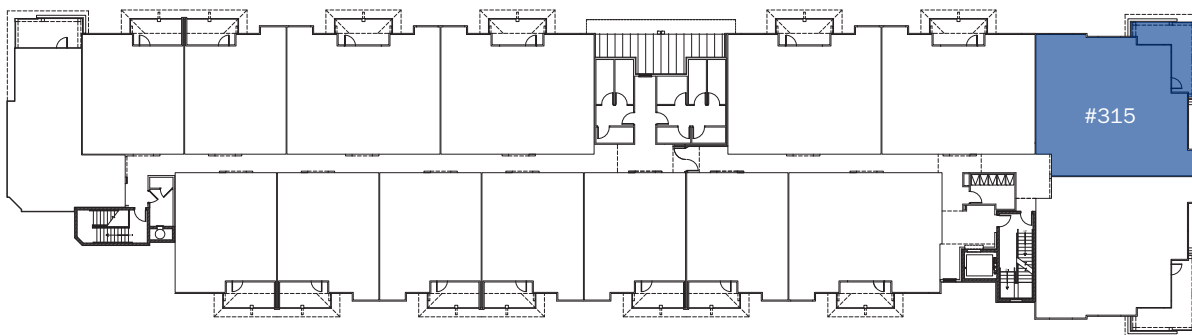

Uptown Bay Home

UPTOWN BAY

1,283 Sqft | 2 Bed | 2.5 Bath

THIRD FLOOR

Euclid Ave

Living Street / Plaza