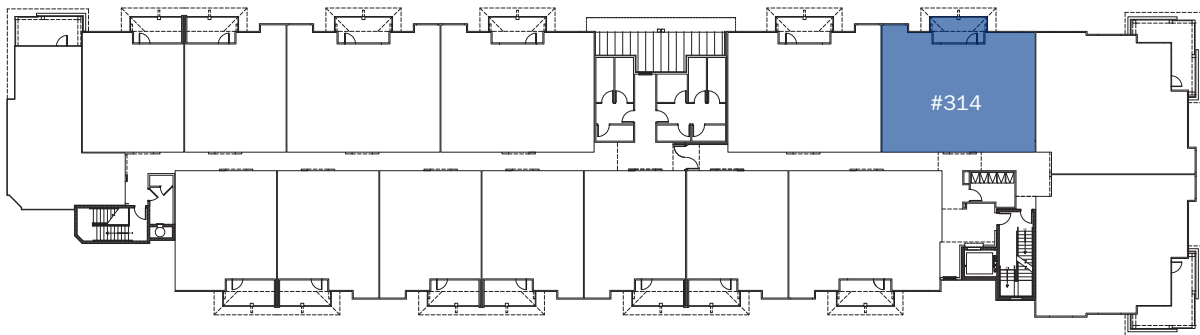

Southeast, PA 15116

SOUTHBEND BAY III

1,159 Sqft | 2 Bed | 2.5 Bath

THIRD FLOOR

Euclid Ave

Living Street / Plaza