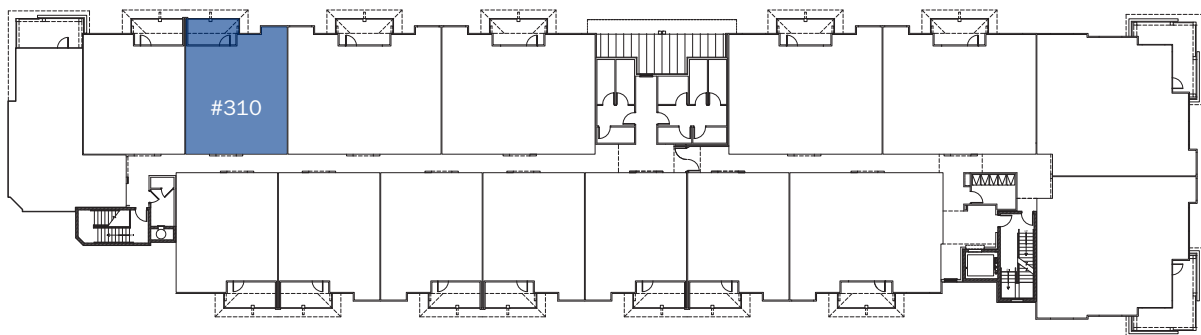

# CHARLOTTE BAY

753 Sqft | 1 Bed | 1.5 Bath

THIRD FLOOR

Euclid Ave

Living Street / Plaza