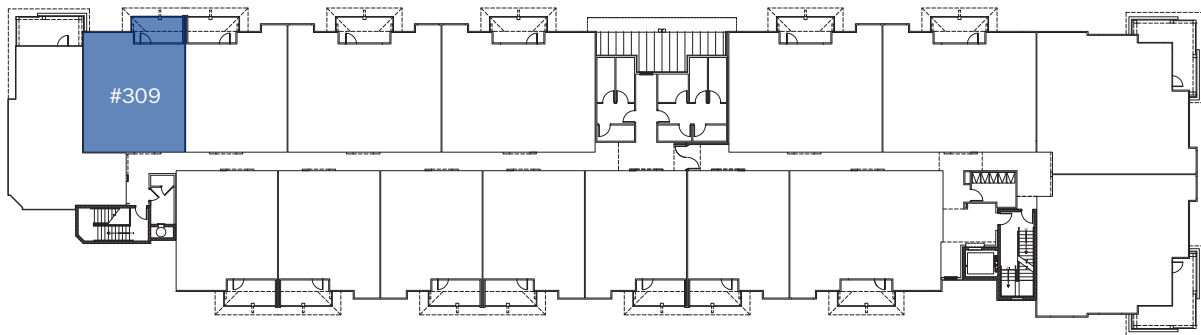

CHARLOTTE

740 Sqft | 1 Bed | 1.5 Bath

THIRD FLOOR

Euclid Ave

Living Street / Plaza