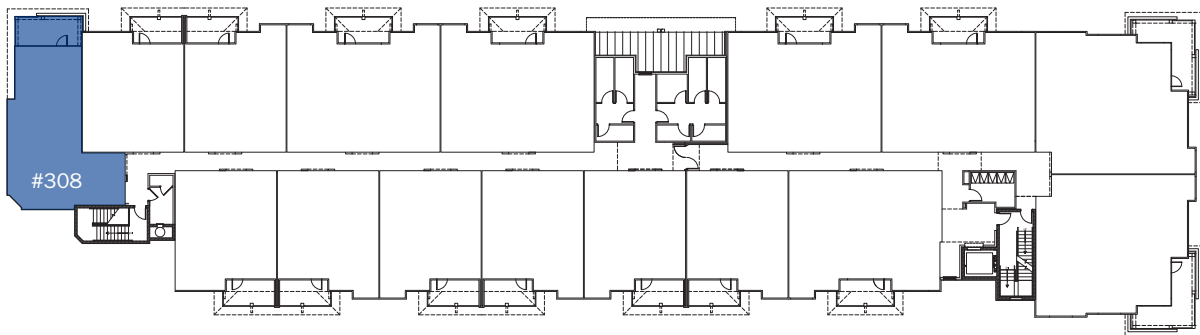

DILWORTH

873 Sqft | 1 Bed | 1 Bath

THIRD FLOOR

Euclid Ave

Living Street / Plaza