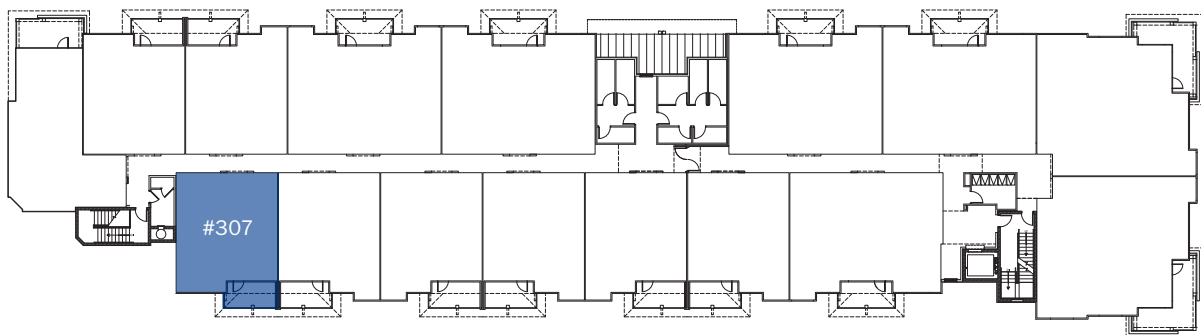

CHARLOTTE

740 Sqft | 1 Bed | 1.5 Bath

THIRD FLOOR

Euclid Ave

Living Street / Plaza