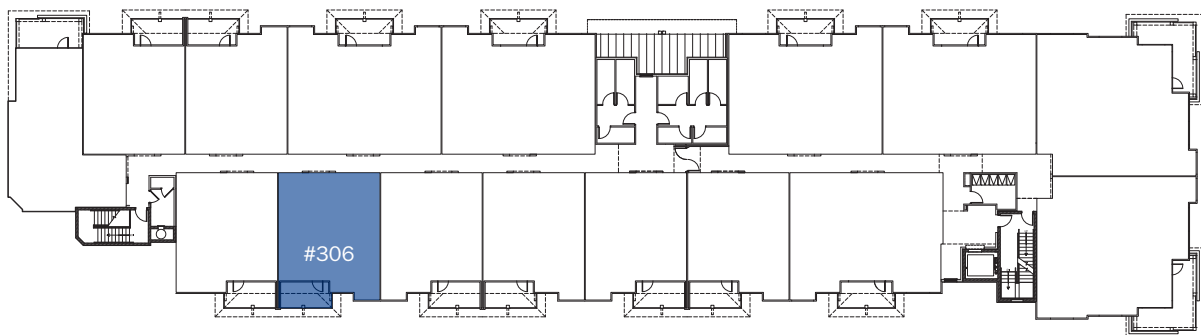

CHARLOTTE BAY

753 Sqft | 1 Bed | 1.5 Bath

THIRD FLOOR

Euclid Ave

Living Street / Plaza