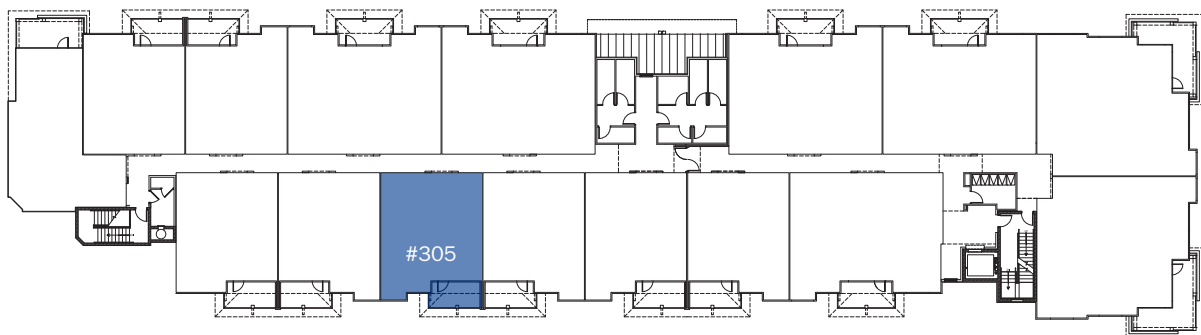

# CHARLOTTE BAY

753 Sqft | 1 Bed | 1.5 Bath

THIRD FLOOR

Euclid Ave

Living Street / Plaza