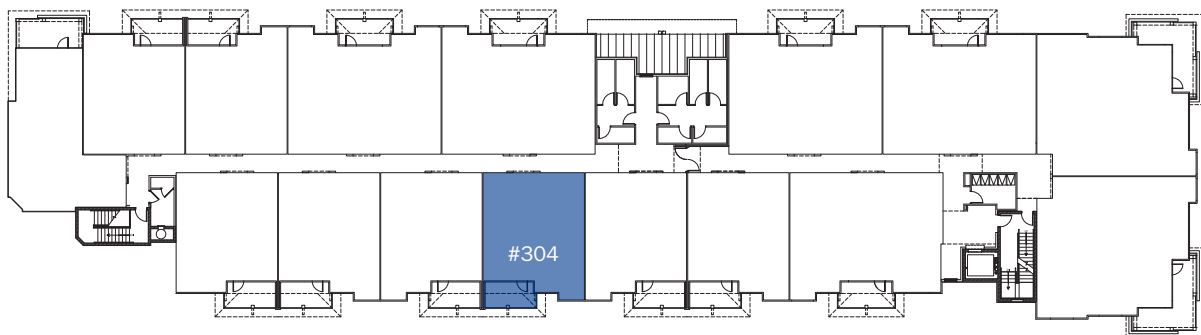

CHARLOTTE BAY

753 Sqft | 1 Bed | 1.5 Bath

THIRD FLOOR

Euclid Ave

Living Street / Plaza