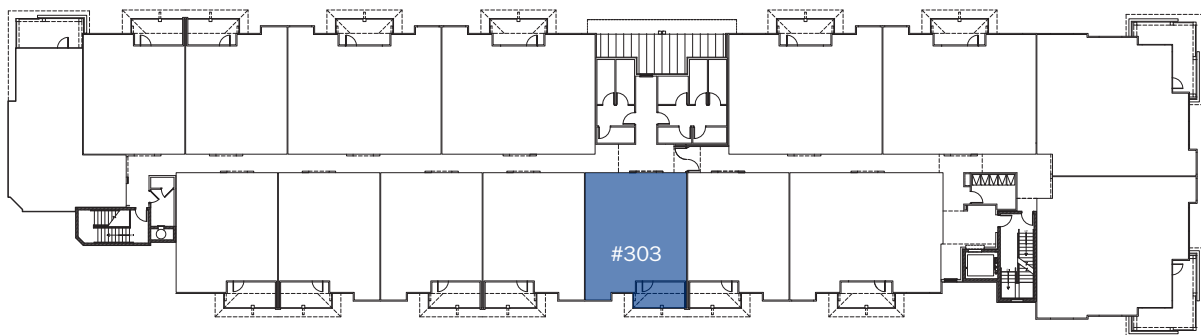

# CHARLOTTE BAY

753 Sqft | 1 Bed | 1.5 Bath

THIRD FLOOR

Euclid Ave

Living Street / Plaza