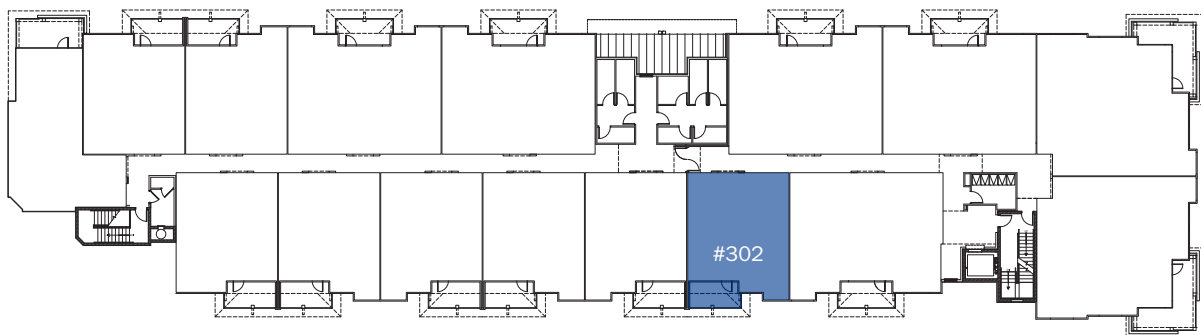

CHARLOTTE BAY

753 Sqft | 1 Bed | 1.5 Bath

THIRD FLOOR

Euclid Ave

Living Street / Plaza