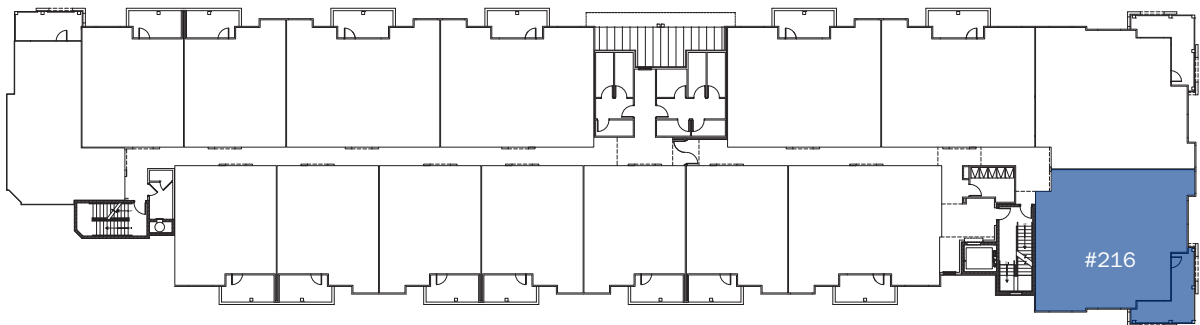

# UPTOWN BAY

1,283 Sqft | 2 Bed | 2.5 Bath

SECOND FLOOR

Euclid Ave

Living Street / Plaza