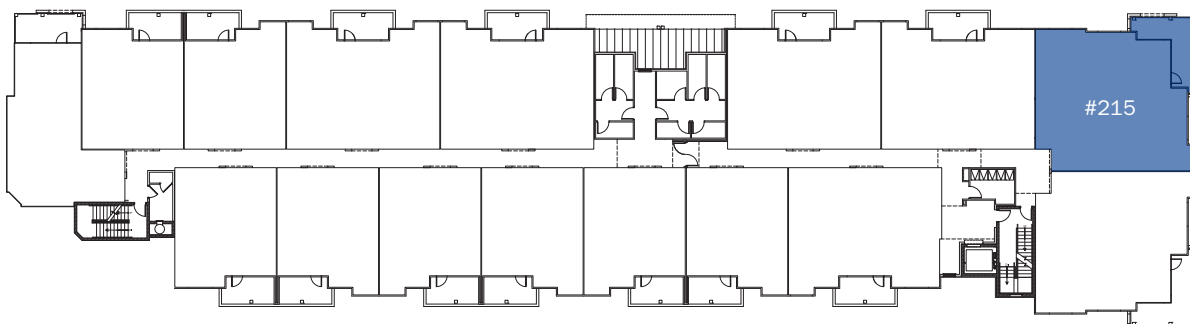

Uptown Bay

UPTOWN BAY

1,283 Sqft | 2 Bed | 2.5 Bath

SECOND FLOOR

Euclid Ave

Living Street / Plaza