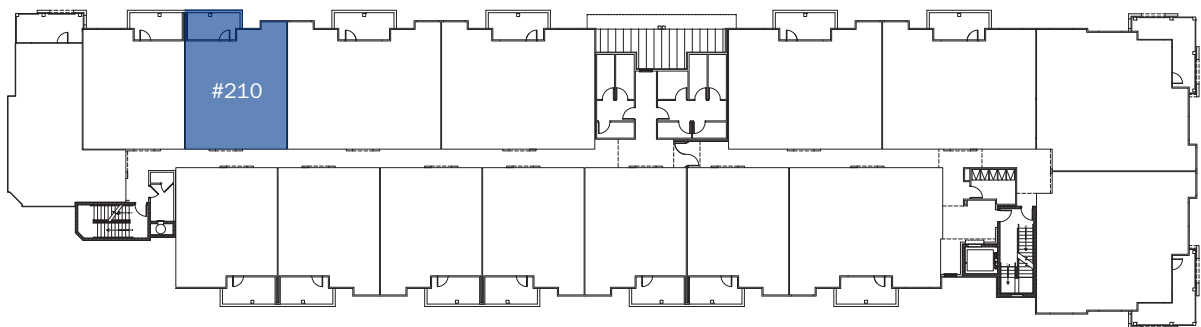

CHARLOTTE BAY

753 Sqft | 1 Bed | 1.5 Bath

SECOND FLOOR

Euclid Ave

Living Street / Plaza