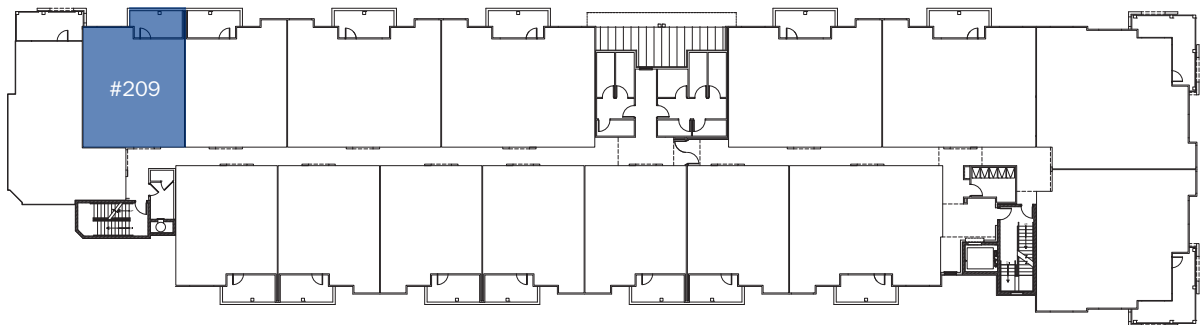

CHARLOTTE

740 Sqft | 1 Bed | 1.5 Bath

SECOND FLOOR

Euclid Ave

Living Street / Plaza