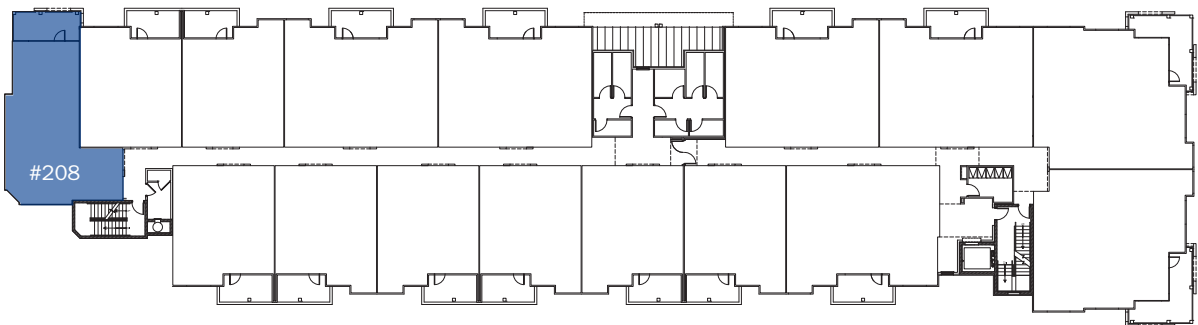

DILWORTH

873 Sqft | 1 Bed | 1 Bath

SECOND FLOOR

Euclid Ave

Living Street / Plaza