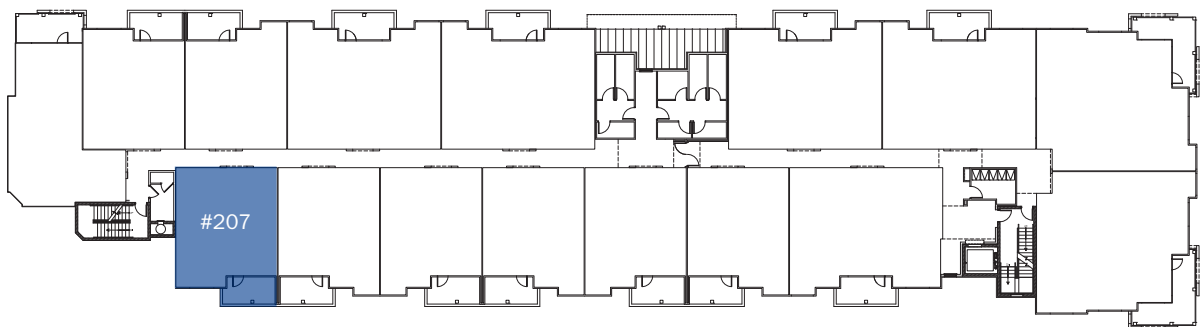

# CHARLOTTE

740 Sqft | 1 Bed | 1.5 Bath

SECOND FLOOR

Euclid Ave

Living Street / Plaza