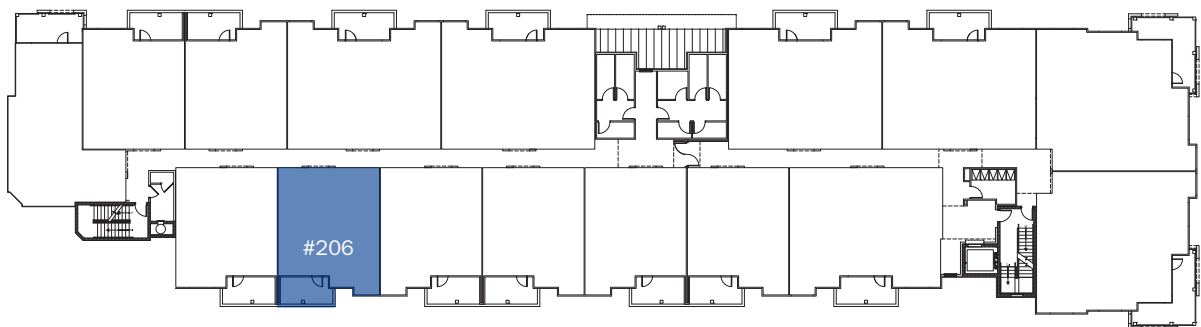

CHARLOTTE BAY

753 Sqft | 1 Bed | 1.5 Bath

SECOND FLOOR

Euclid Ave

Living Street / Plaza