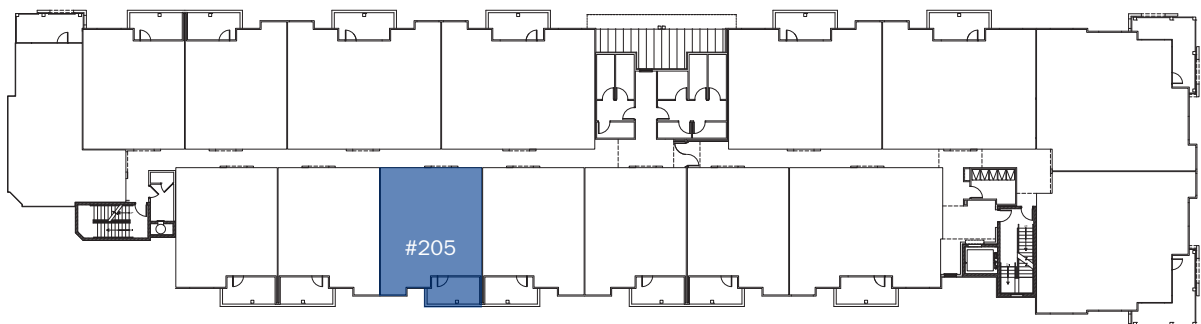

CHARLOTTE BAY

753 Sqft | 1 Bed | 1.5 Bath

SECOND FLOOR

Euclid Ave

Living Street / Plaza