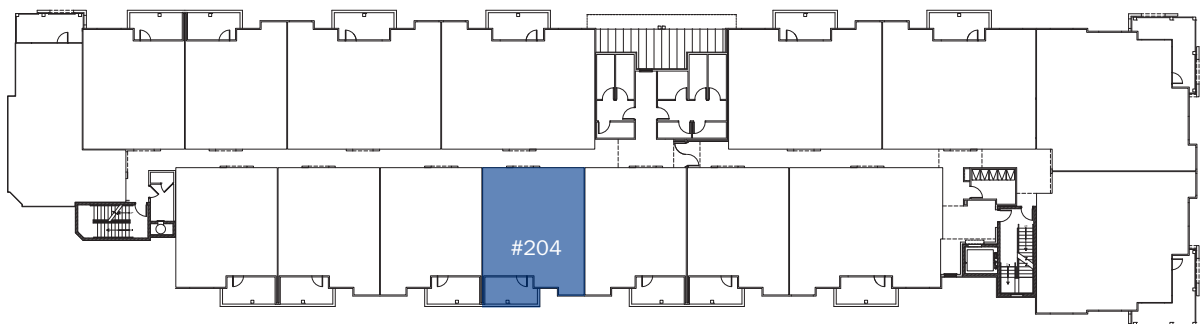

CHARLOTTE BAY

753 Sqft | 1 Bed | 1.5 Bath

SECOND FLOOR

Euclid Ave

Living Street / Plaza