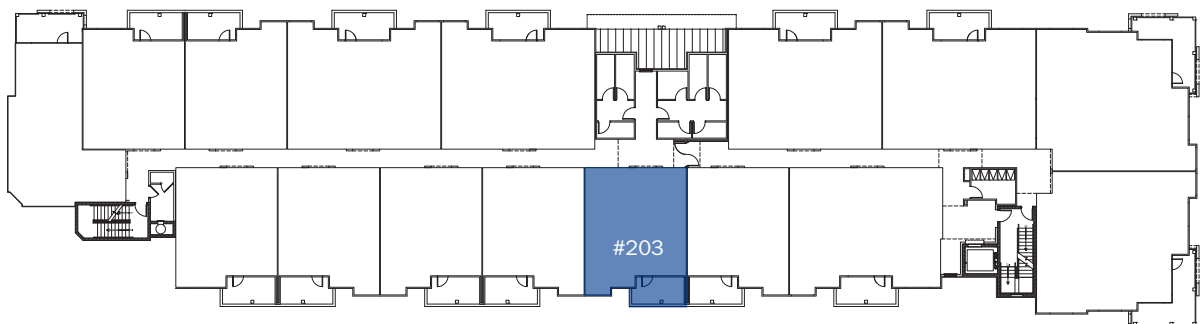

CHARLOTTE BAY

753 Sqft | 1 Bed | 1.5 Bath

SECOND FLOOR

Euclid Ave

Living Street / Plaza