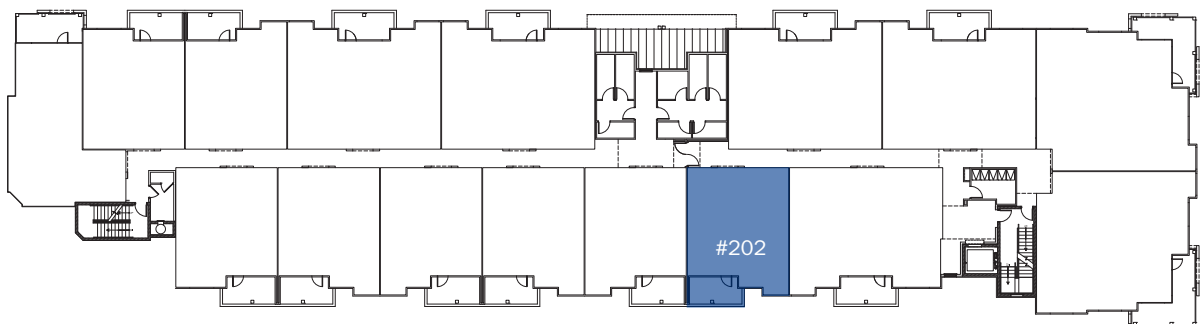

# CHARLOTTE BAY

753 Sqft | 1 Bed | 1.5 Bath

SECOND FLOOR

Euclid Ave

Living Street / Plaza