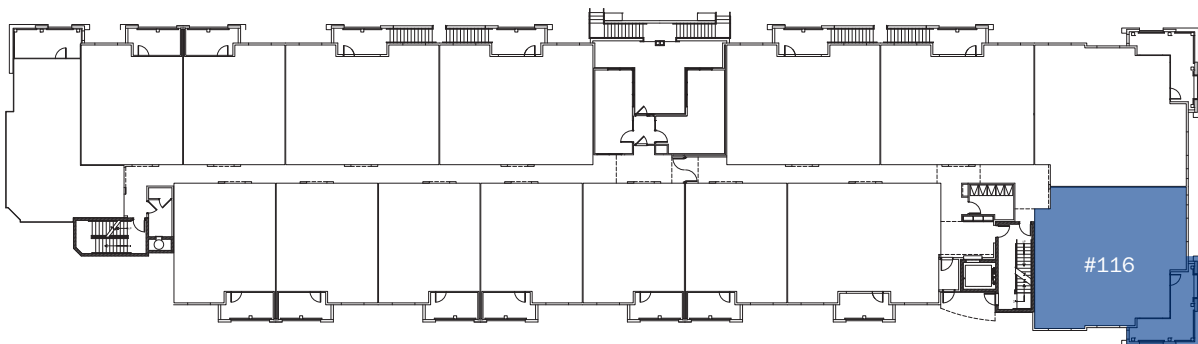

Uptown Stoop 1,271 Square Feet

UPTOWN STOOP

1,271 Sqft | 2 Bed | 2.5 Bath

FIRST FLOOR

Euclid Ave

Living Street / Plaza