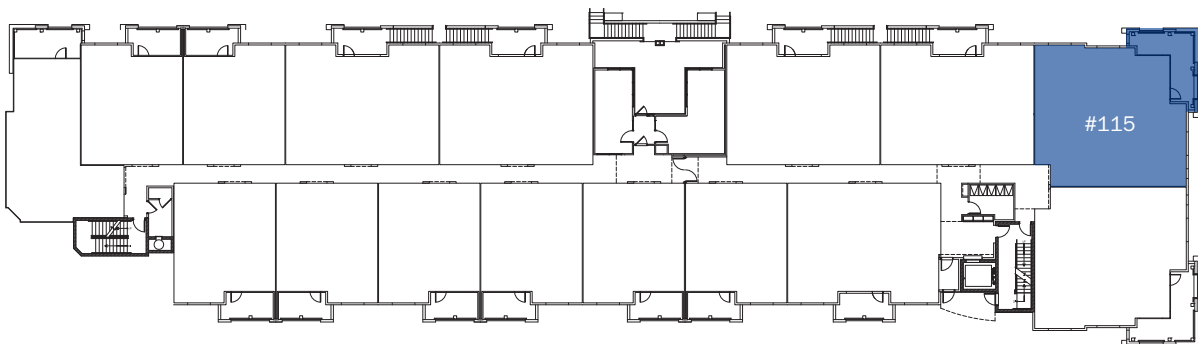

Uptown Stoop 1,271 Square Feet

# UPTOWN STOOP

1,271 Sqft | 2 Bed | 2.5 Bath

FIRST FLOOR

Euclid Ave

Living Street / Plaza