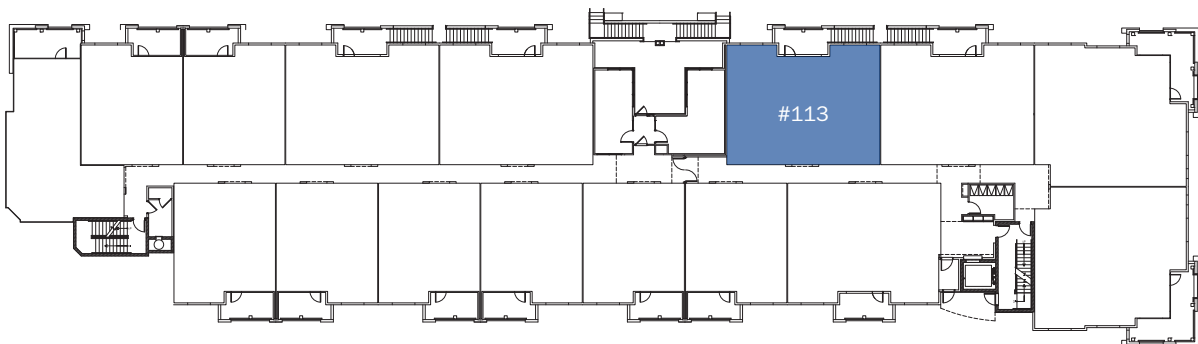

SOUTHEND STOOP I

1,145 Sqft | 2 Bed | 2.5 Bath

FIRST FLOOR

Euclid Ave

Living Street / Plaza