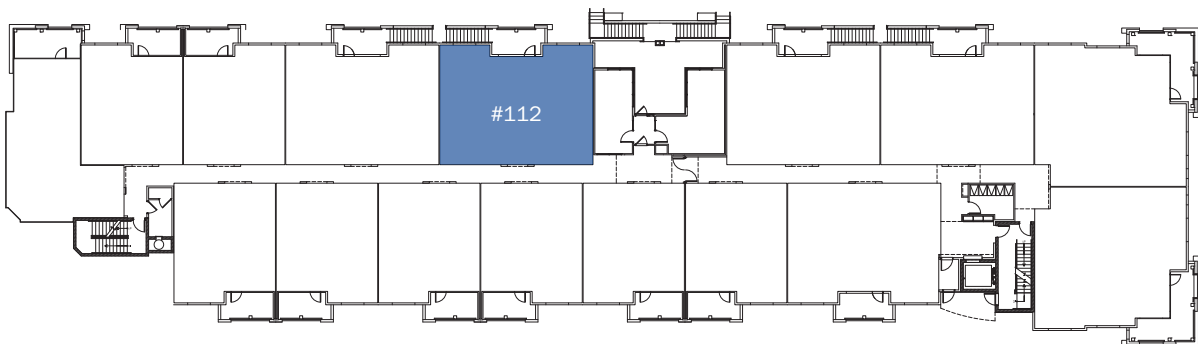

SOUTHEND STOOP I

1,145 Sqft | 2 Bed | 2.5 Bath

FIRST FLOOR

Euclid Ave

Living Street / Plaza