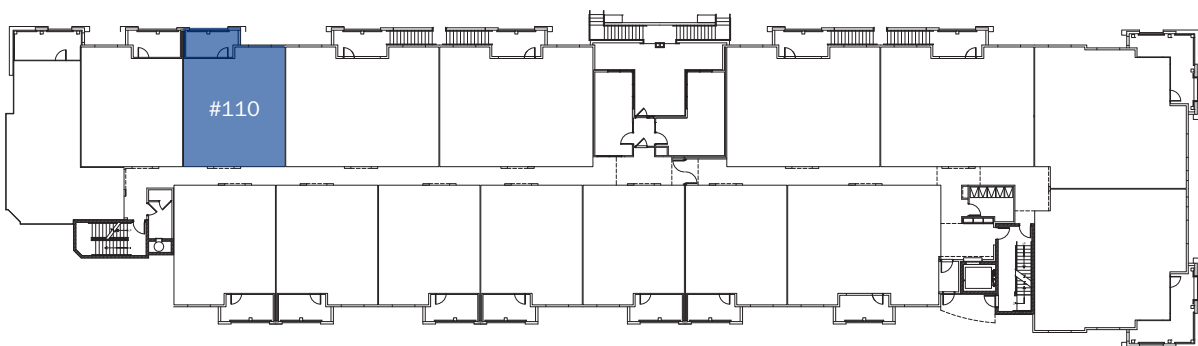

CHARLOTTE II

742 Sqft | 1 Bed | 1.5 Bath

FIRST FLOOR

Euclid Ave

Living Street / Plaza