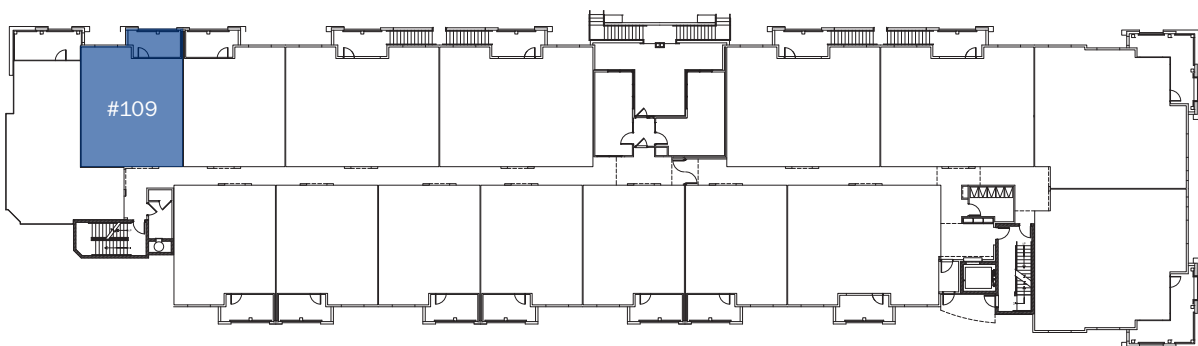

CHARLOTTE

740 Sqft | 1 Bed | 1.5 Bath

FIRST FLOOR

Euclid Ave

Living Street / Plaza