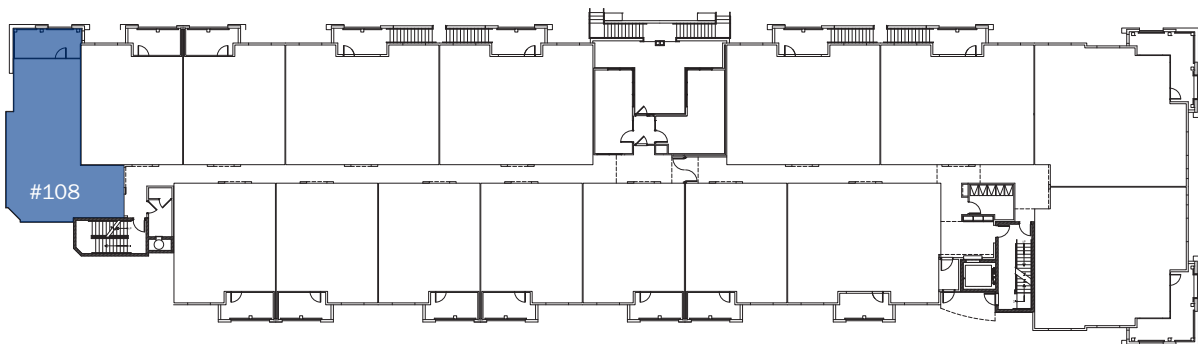

DILWORTH

873 Sqft | 1 Bed | 1 Bath

FIRST FLOOR

Euclid Ave

Living Street / Plaza