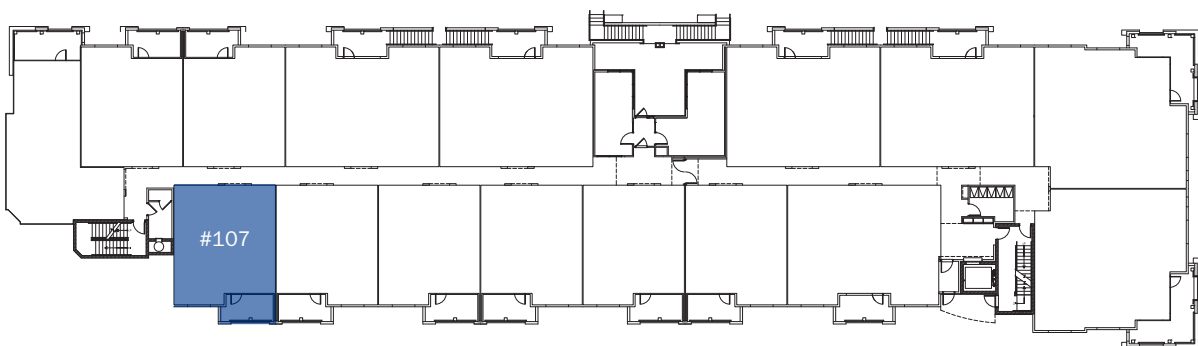

# CHARLOTTE

740 Sqft | 1 Bed | 1.5 Bath

FIRST FLOOR

Euclid Ave

Living Street / Plaza