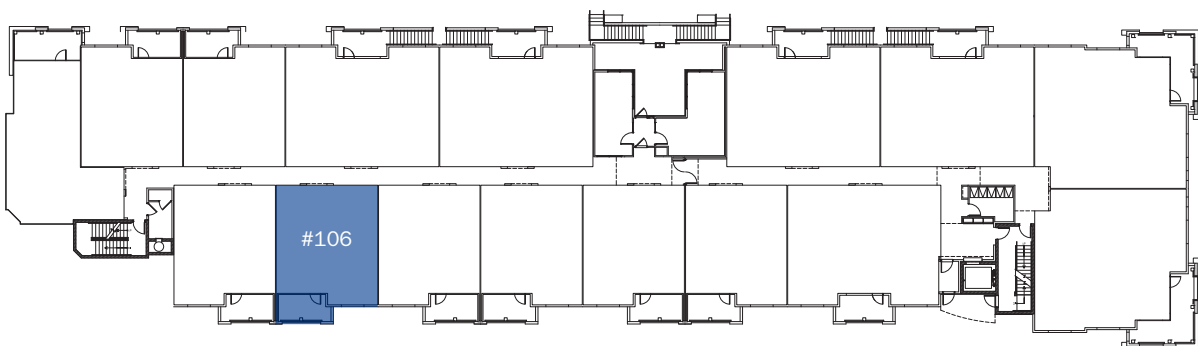

CHARLOTTE II

742 Sqft | 1 Bed | 1.5 Bath

FIRST FLOOR

Euclid Ave

Living Street / Plaza