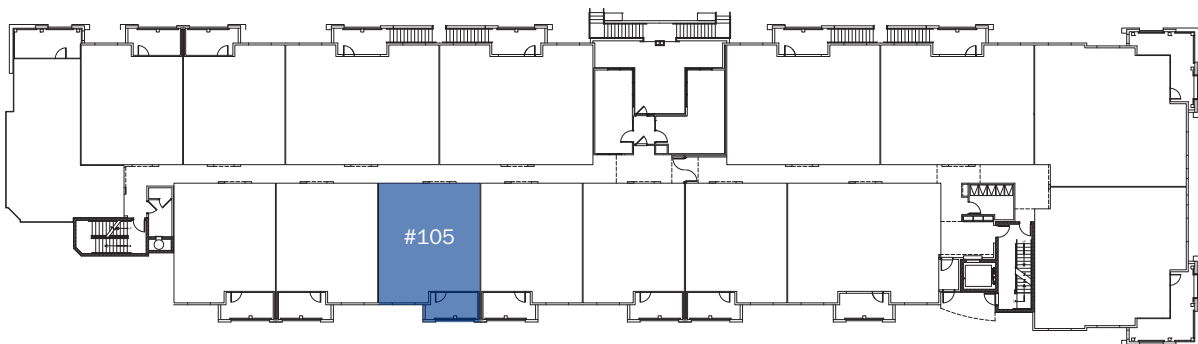

CHARLOTTE II

742 Sqft | 1 Bed | 1.5 Bath

FIRST FLOOR

Euclid Ave

Living Street / Plaza