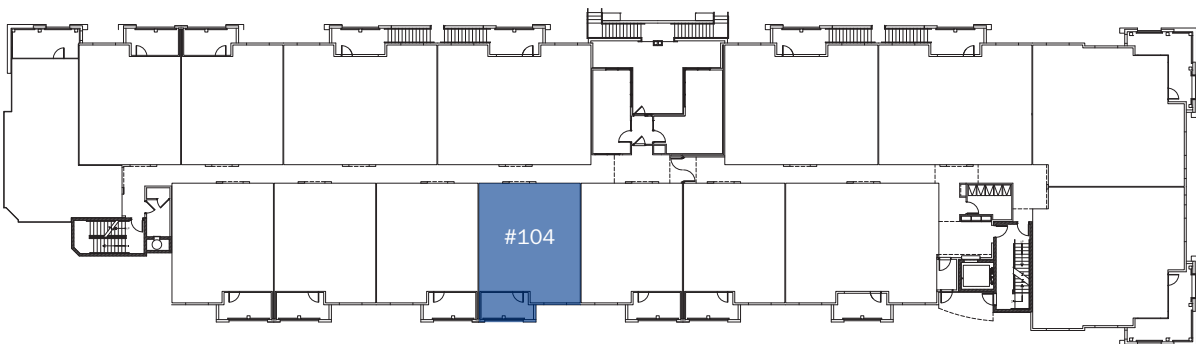

CHARLOTTE II

742 Sqft | 1 Bed 1.5 | Bath

FIRST FLOOR

Euclid Ave

Living Street / Plaza