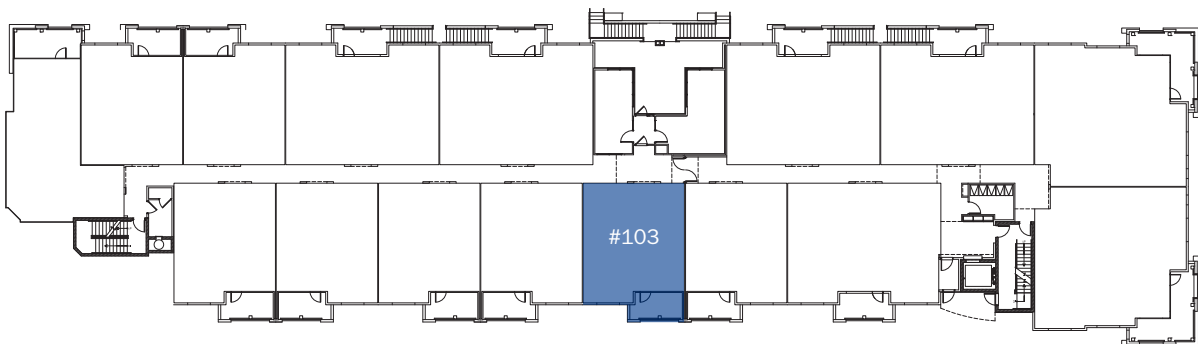

# CHARLOTTE II

742 Sqft | 1 Bed 1.5 | Bath

FIRST FLOOR

Euclid Ave

Living Street / Plaza