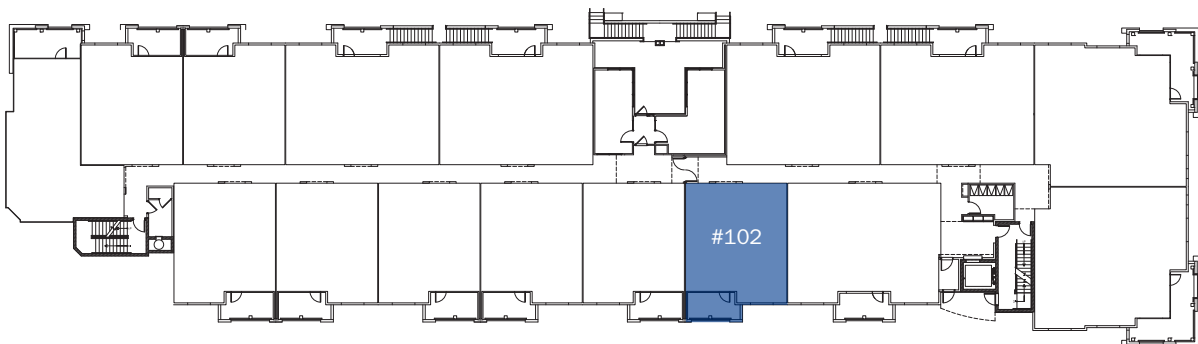

# CHARLOTTE II

742 Sqft | 1 Bed | 1.5 Bath

FIRST FLOOR

Euclid Ave

Living Street / Plaza