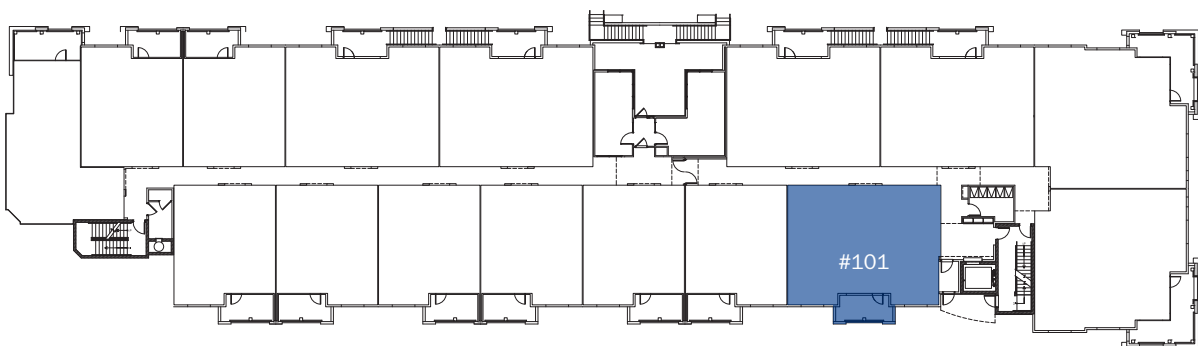

SOUTHEND

1,139 Sqft | 2 Bed | 2.5 Bath

FIRST FLOOR

Euclid Ave

Living Street / Plaza